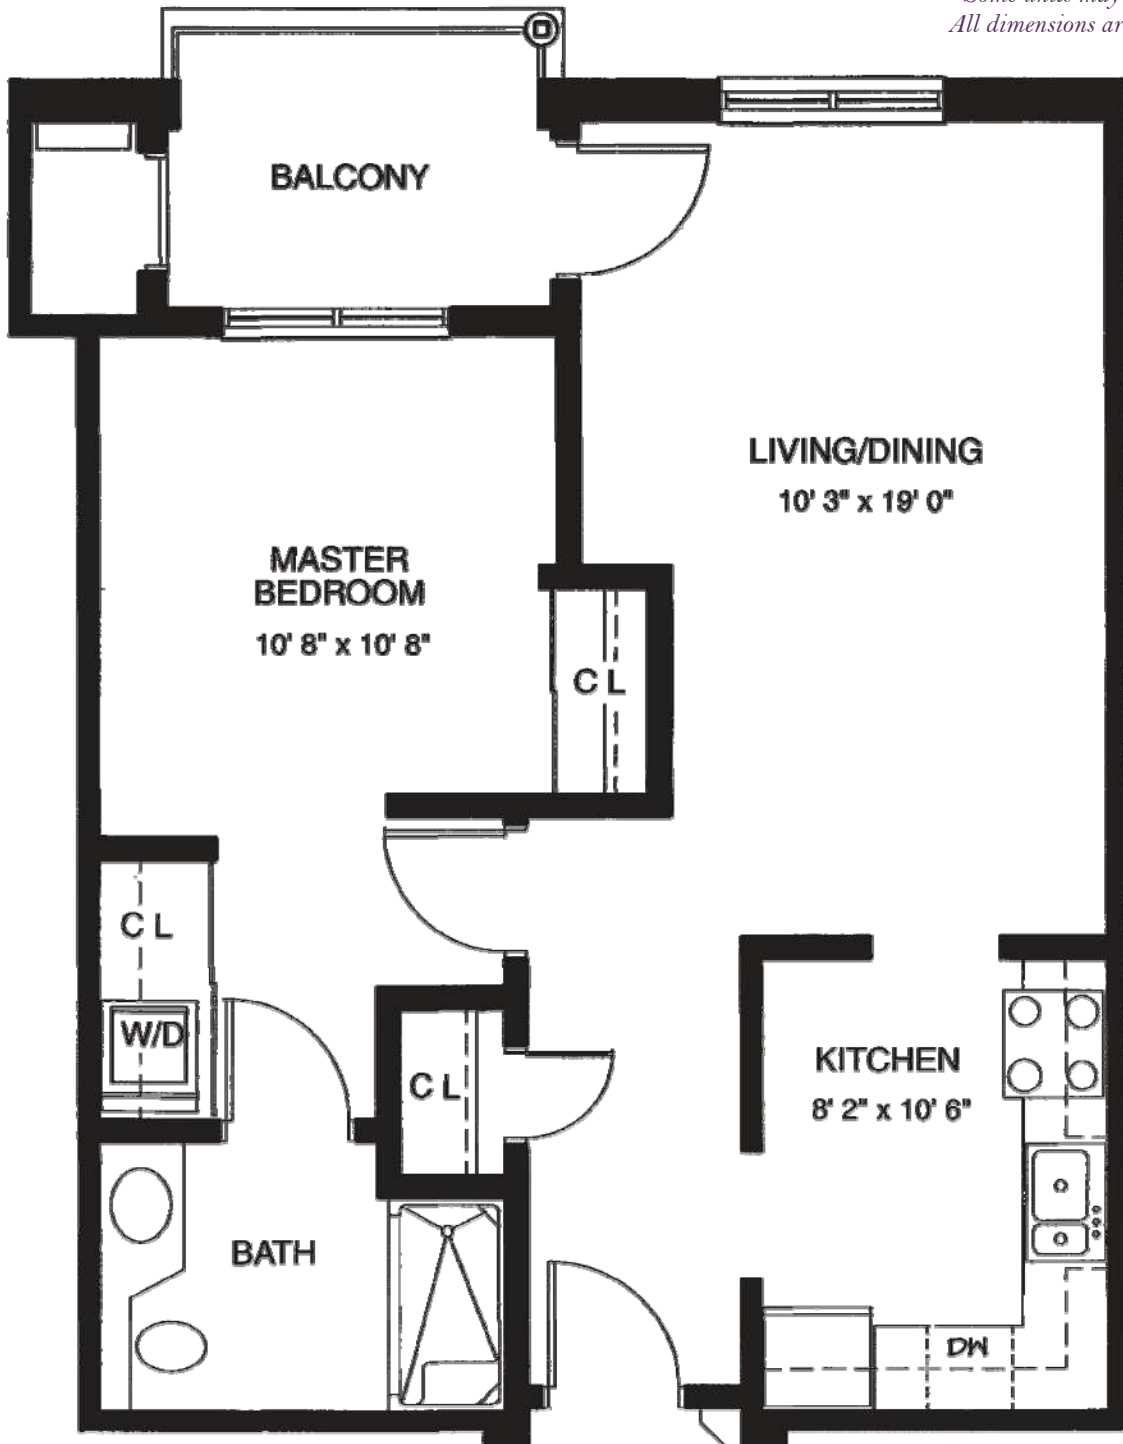

THE MAPLES

BA YBERRY

600 sq. ft.
1 bedroom / 1 bathroom

*Some units may vary in layout.
All dimensions are approximate.*

SILVER MAPLES
of Chelsea

(734) 475-4111

www.silvermaples.org