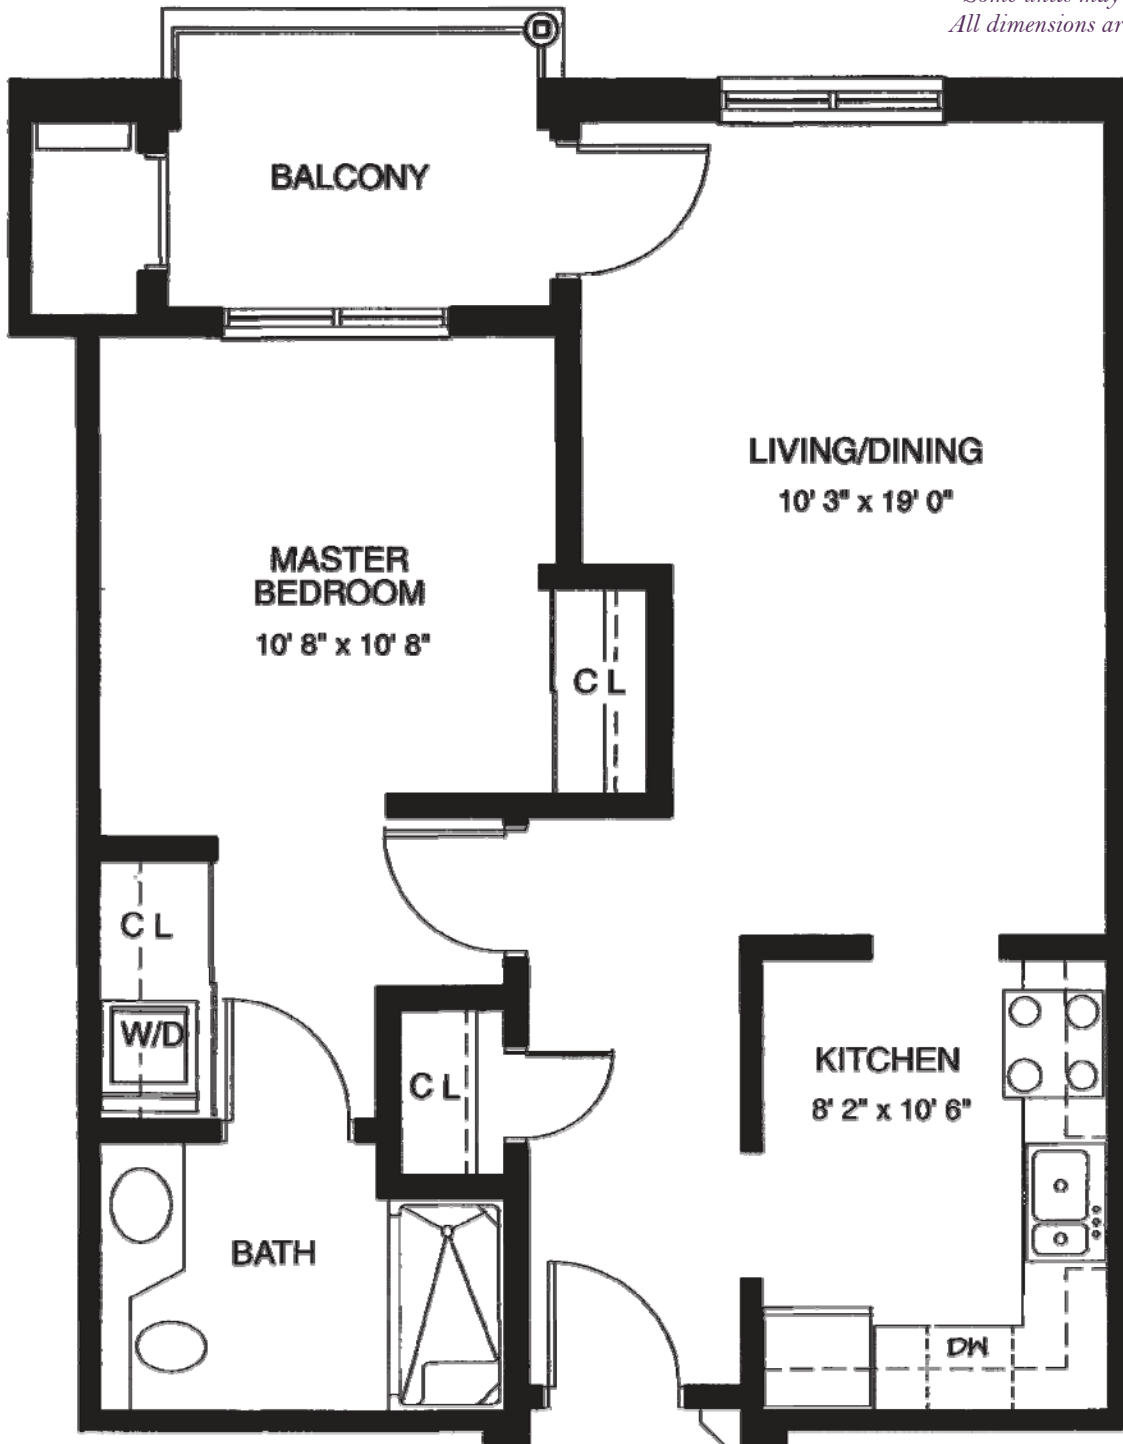

THE MAPLES

BAYBERRY

600 sq. ft.
1 bedroom / 1 bathroom

*Some units may vary in layout.
All dimensions are approximate.*

SILVER MAPLES
of Chelsea

(734) 475-4111

www.silvermaples.org