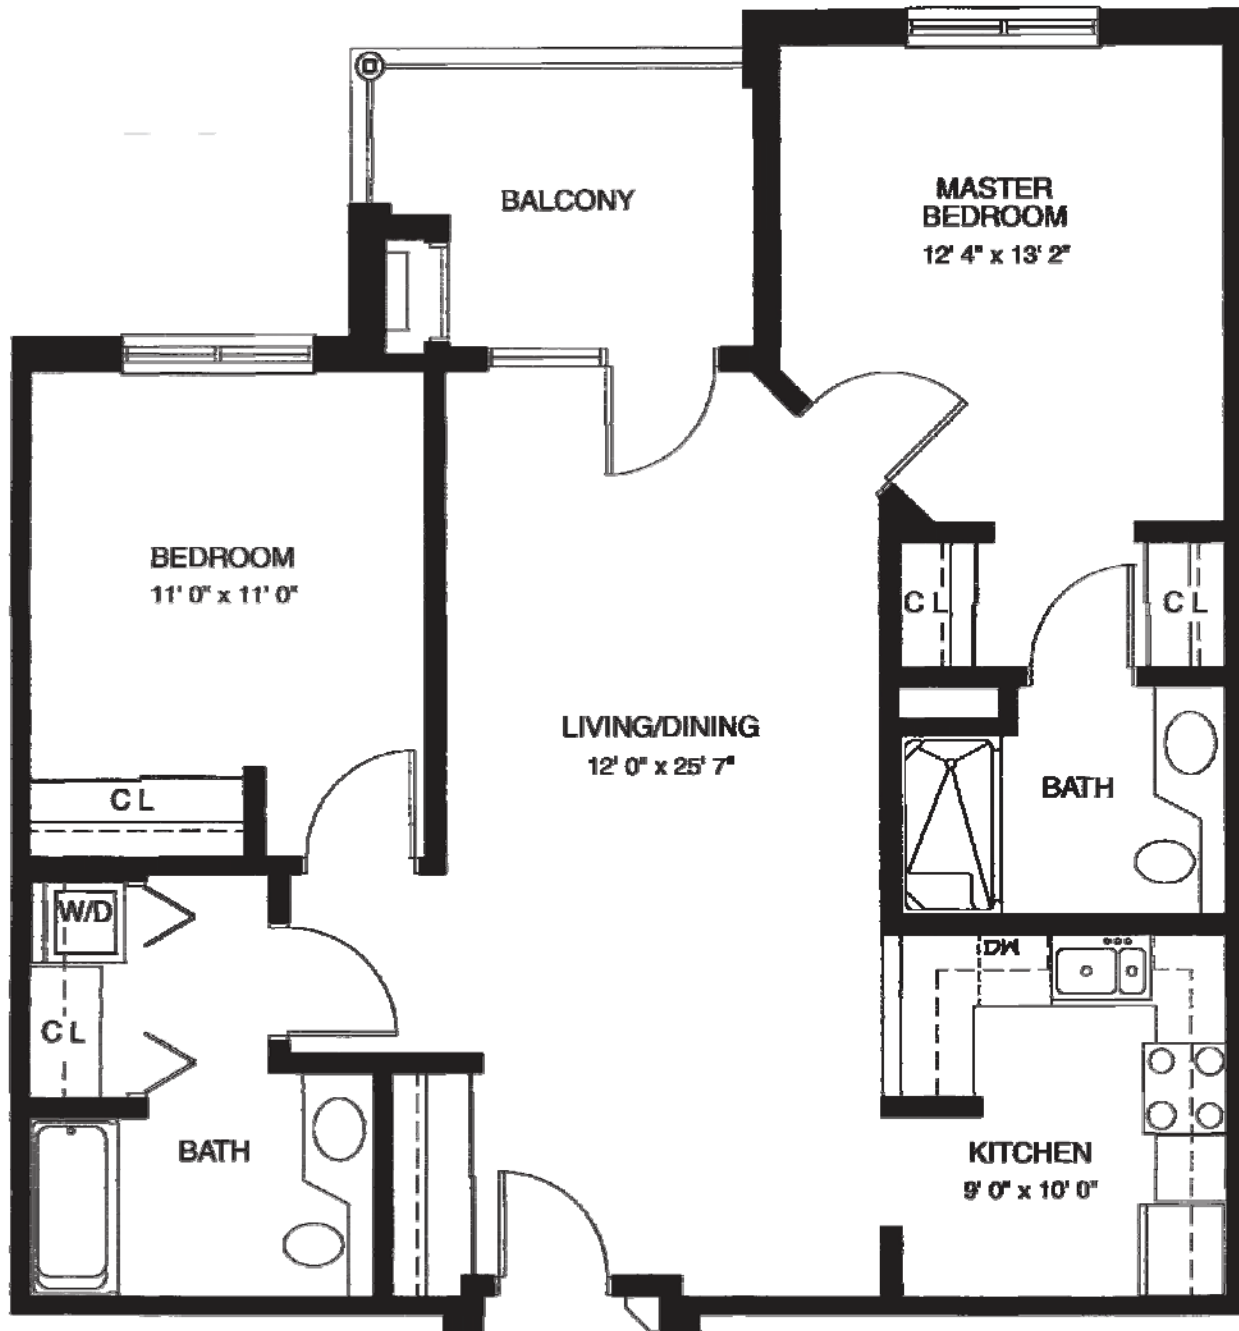

THE MAPLES

CEDAR

980 sq. ft.
2 bedroom / 2 bathroom

*Some units may vary in layout.
All dimensions are approximate.*

SILVER MAPLES
of Chelsea

(734) 475-4111 www.silvermaples.org