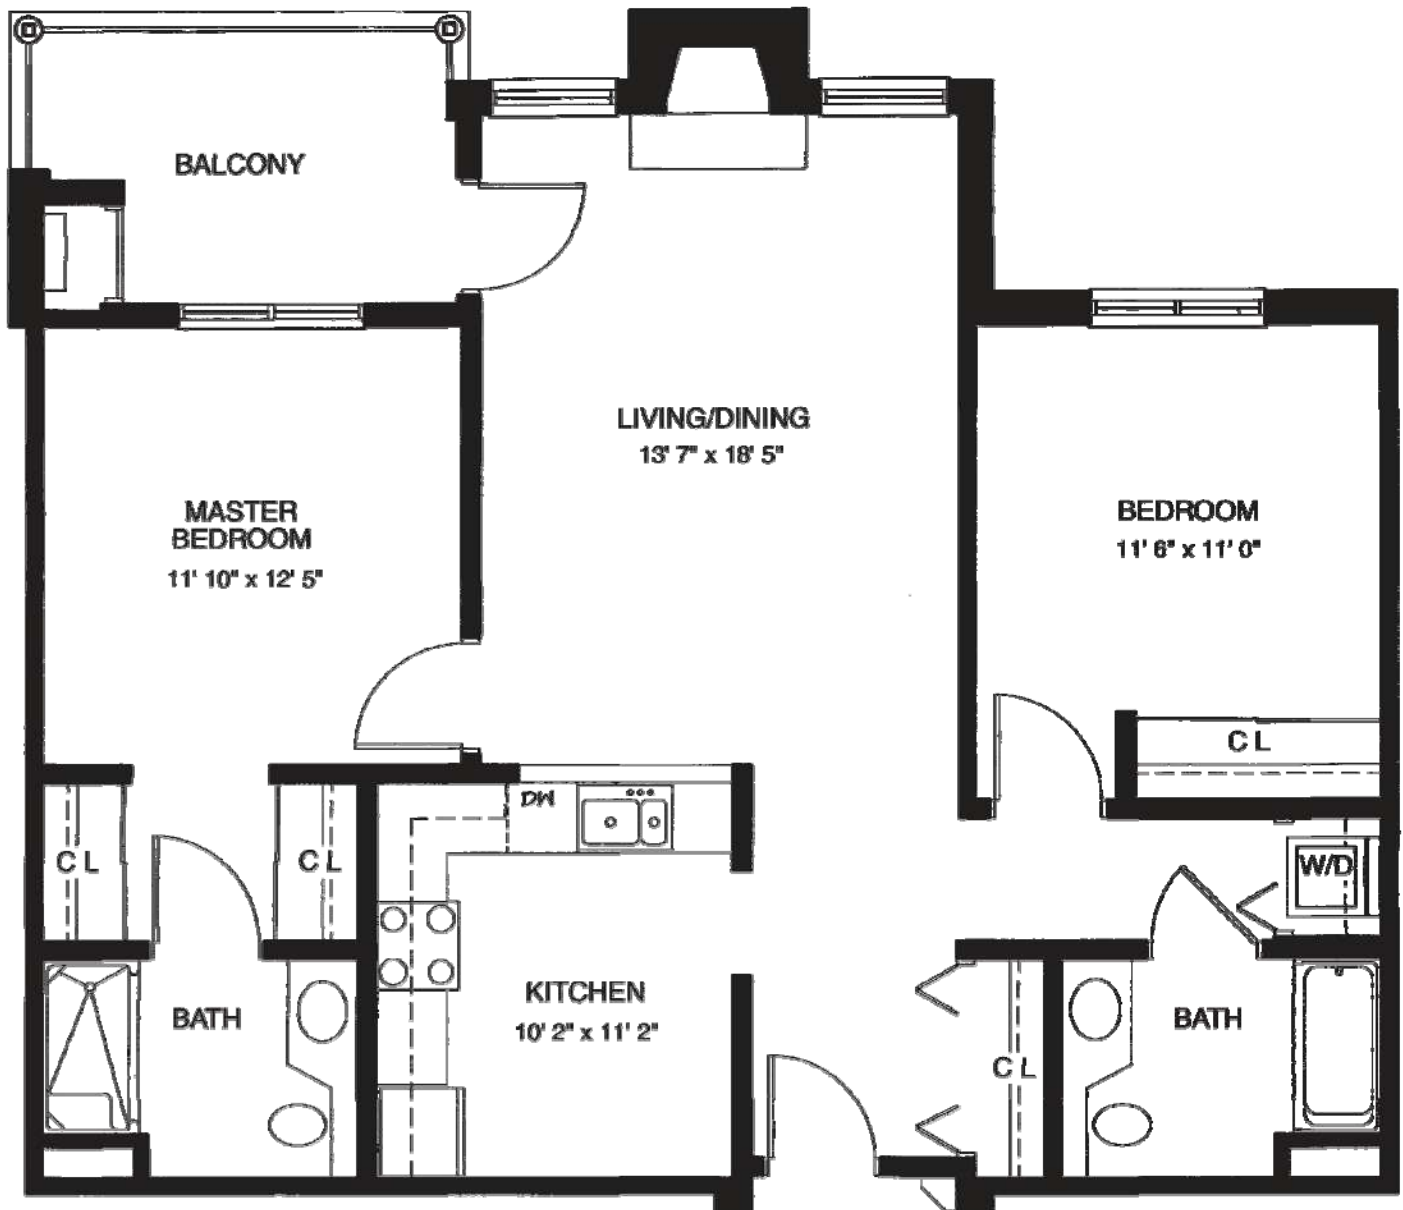

THE MAPLES

DOGWOOD

1,040 sq. ft.
2 bedroom / 2 bathroom

*Some units may vary in layout.
All dimensions are approximate.*

SILVER MAPLES
of Chelsea

(734) 475-4111 www.silvermaples.org