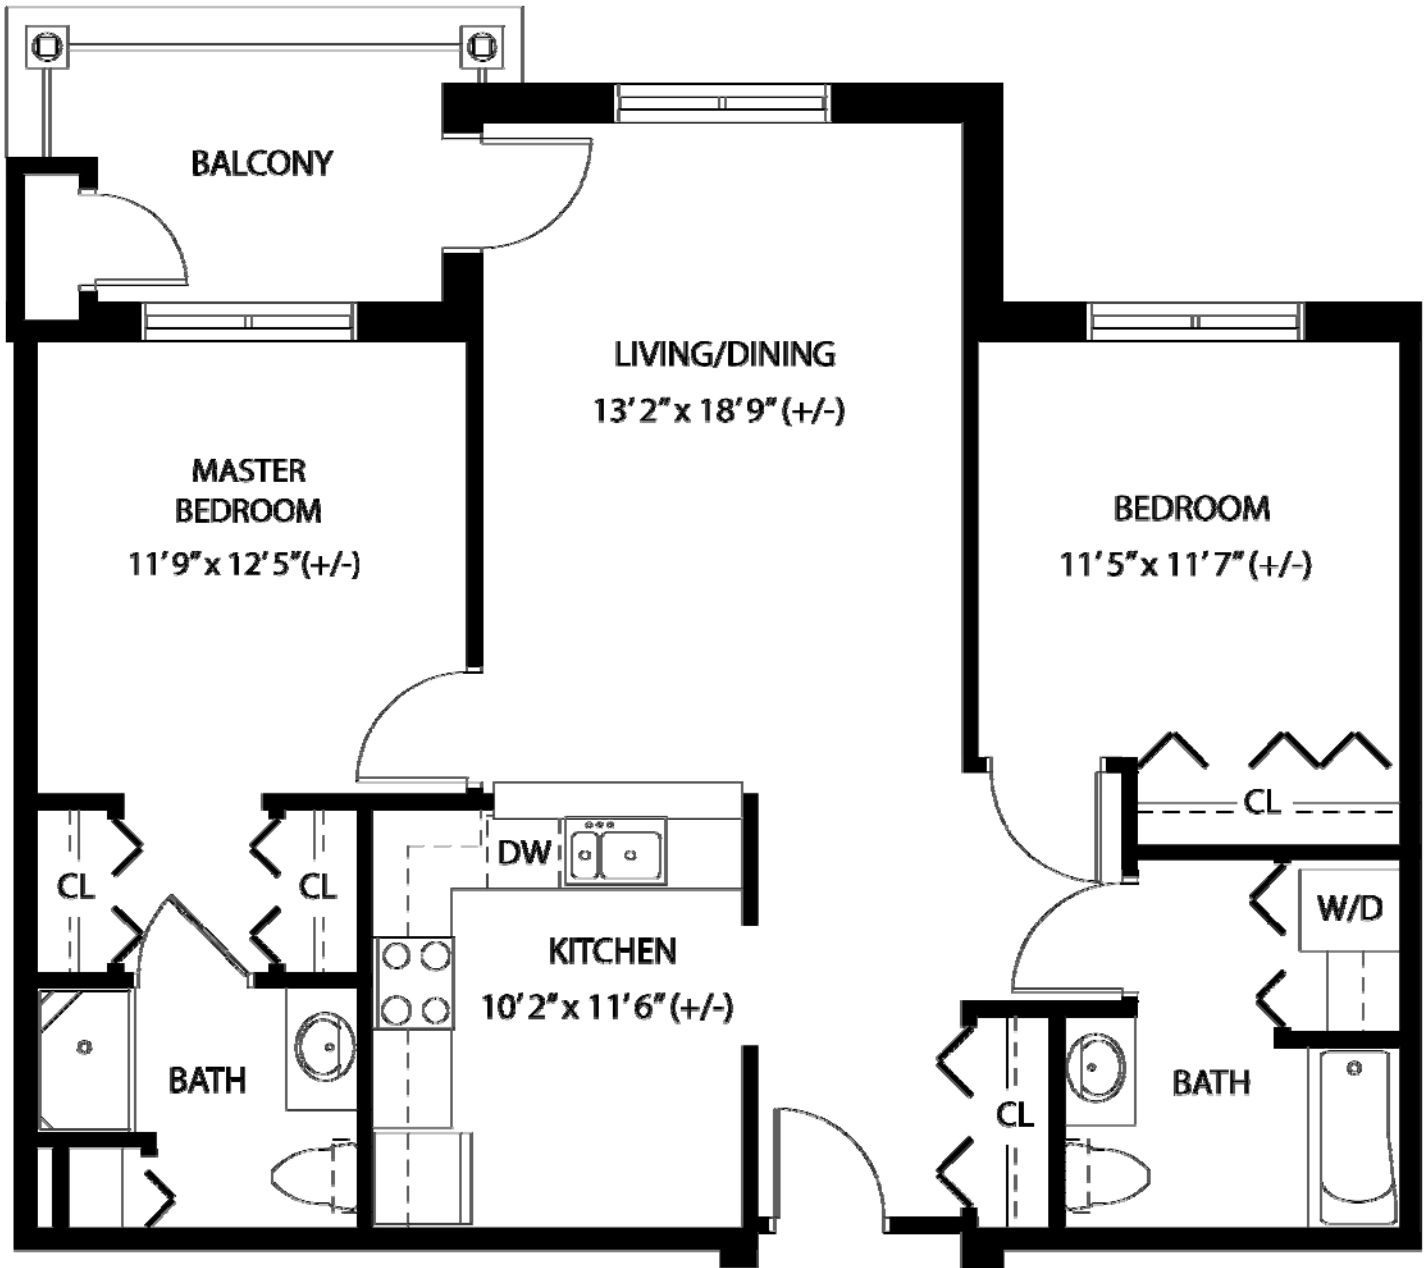

THE MAPLES

ELDERBERRY

1,040 sq. ft.
2 bedroom / 2 bathroom

*Some units may vary in layout.
All dimensions are approximate.*

SILVER MAPLES
of Chelsea

(734) 475-4111 www.silvermaples.org