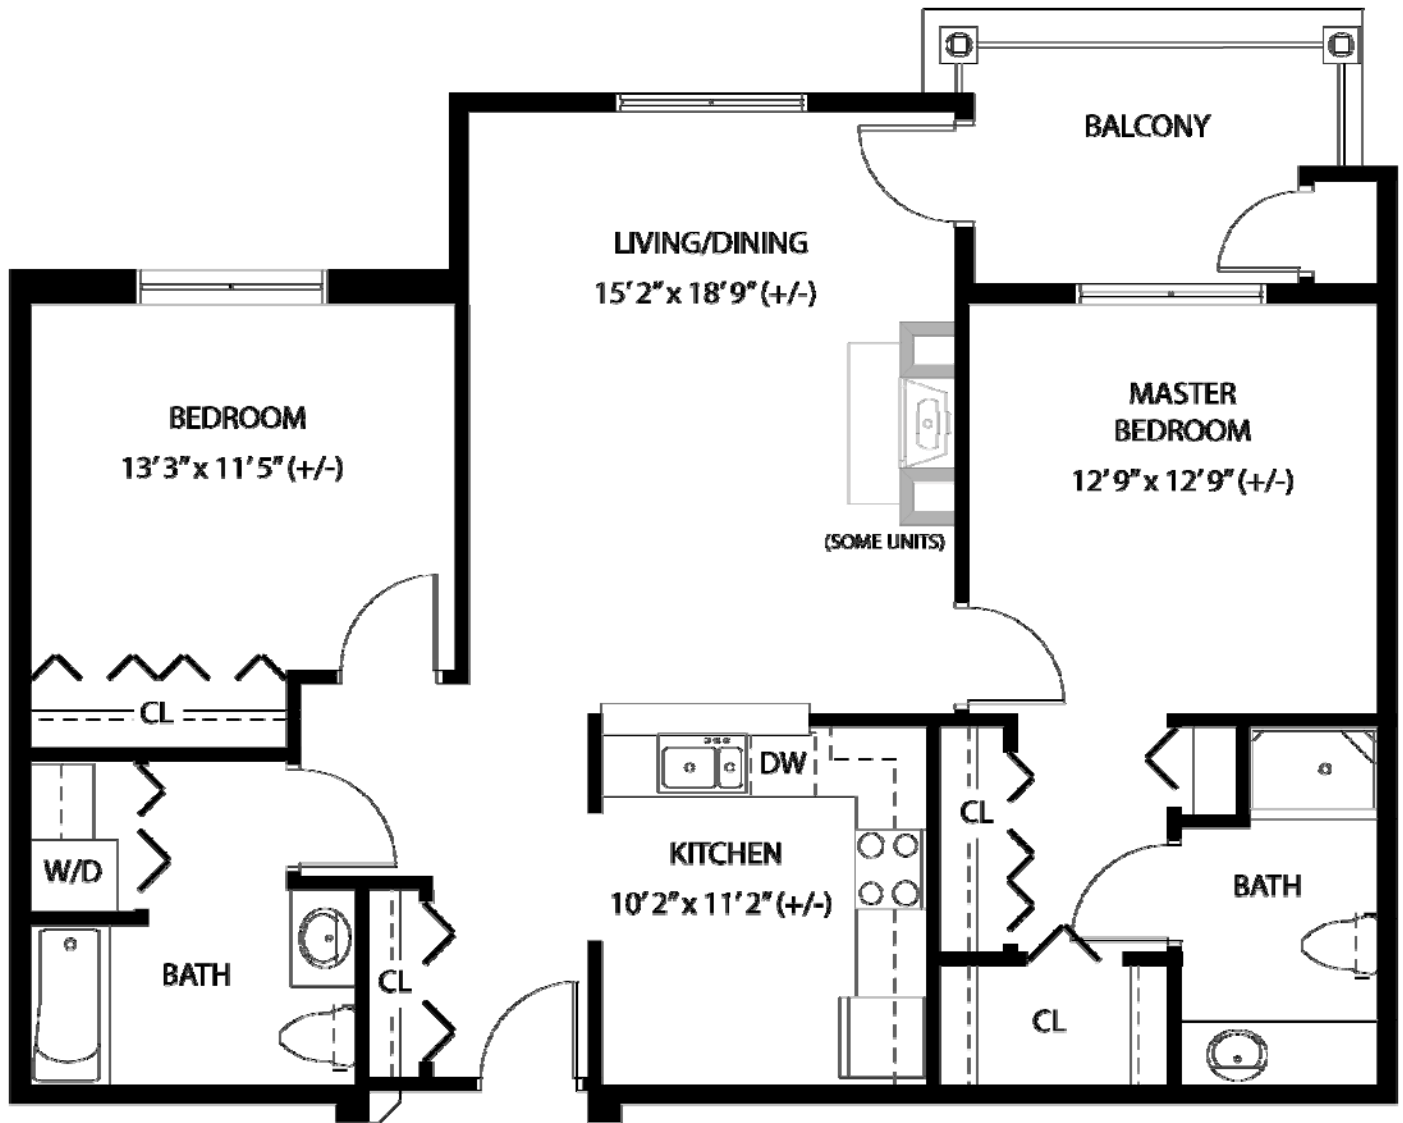

THE MAPLES

GOLDEN BELL

1,160 sq. ft.
2 bedroom / 2 bathroom

*Some units may vary in layout.
All dimensions are approximate.*

SILVER MAPLES
of Chelsea