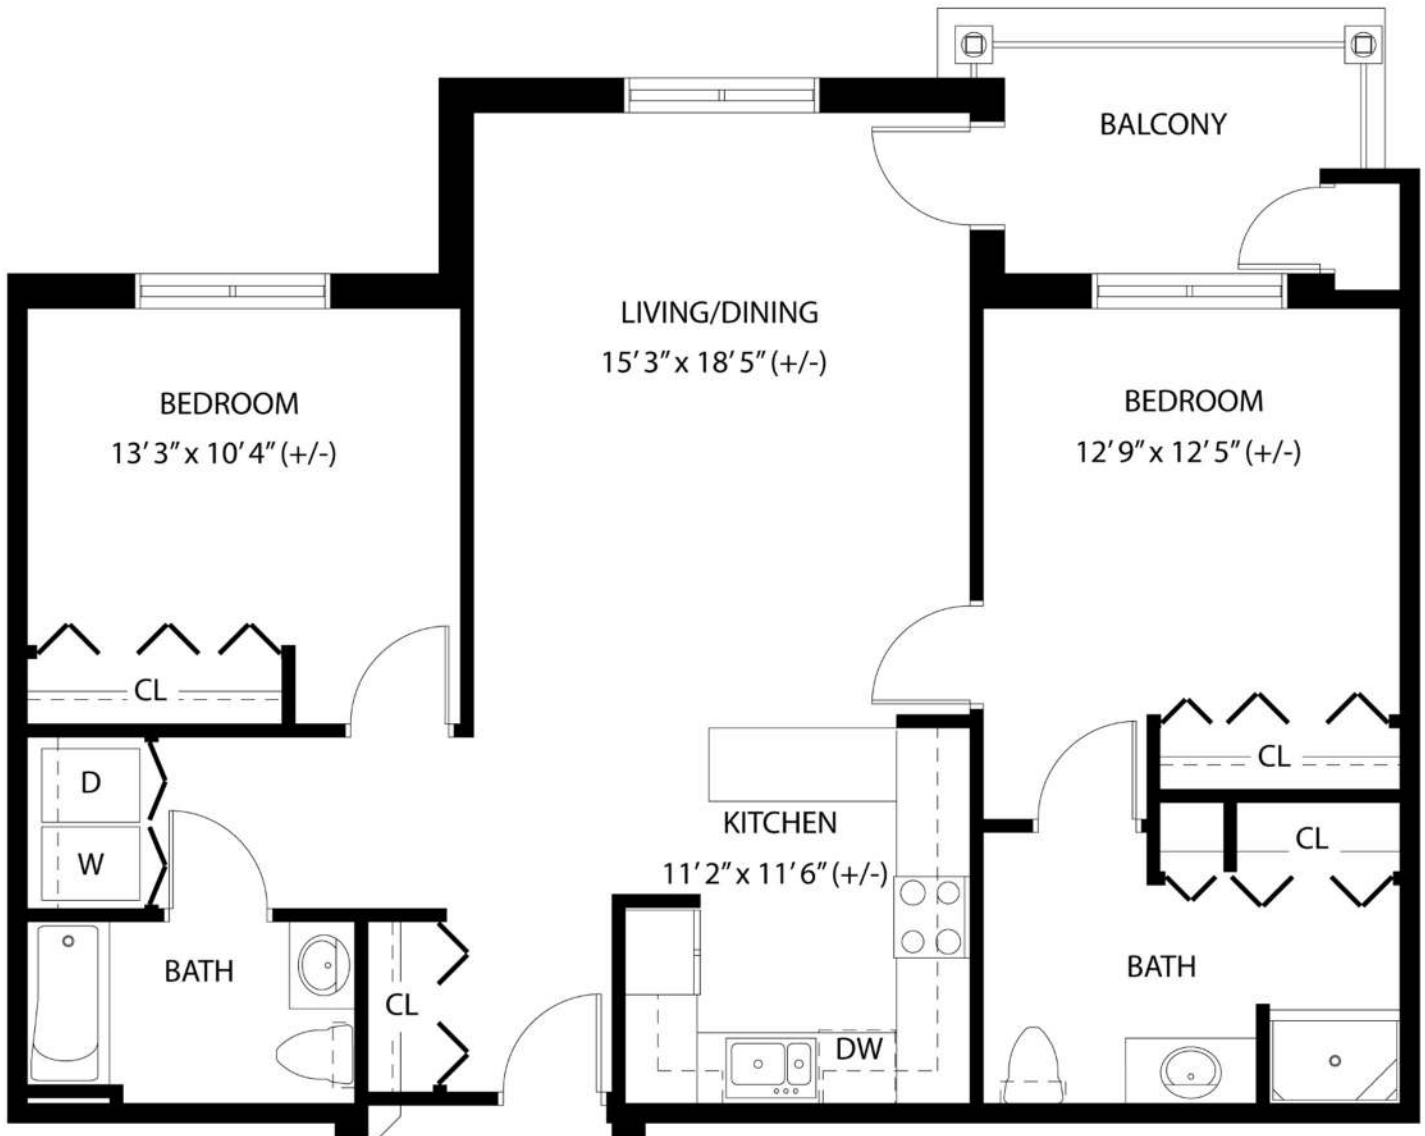

THE MAPLES

GOLDEN ROD

1,165 sq. ft.
2 bedroom / 2 bathroom

*Some units may vary in layout.
All dimensions are approximate.*

(734) 475-4111

www.silvermaples.org