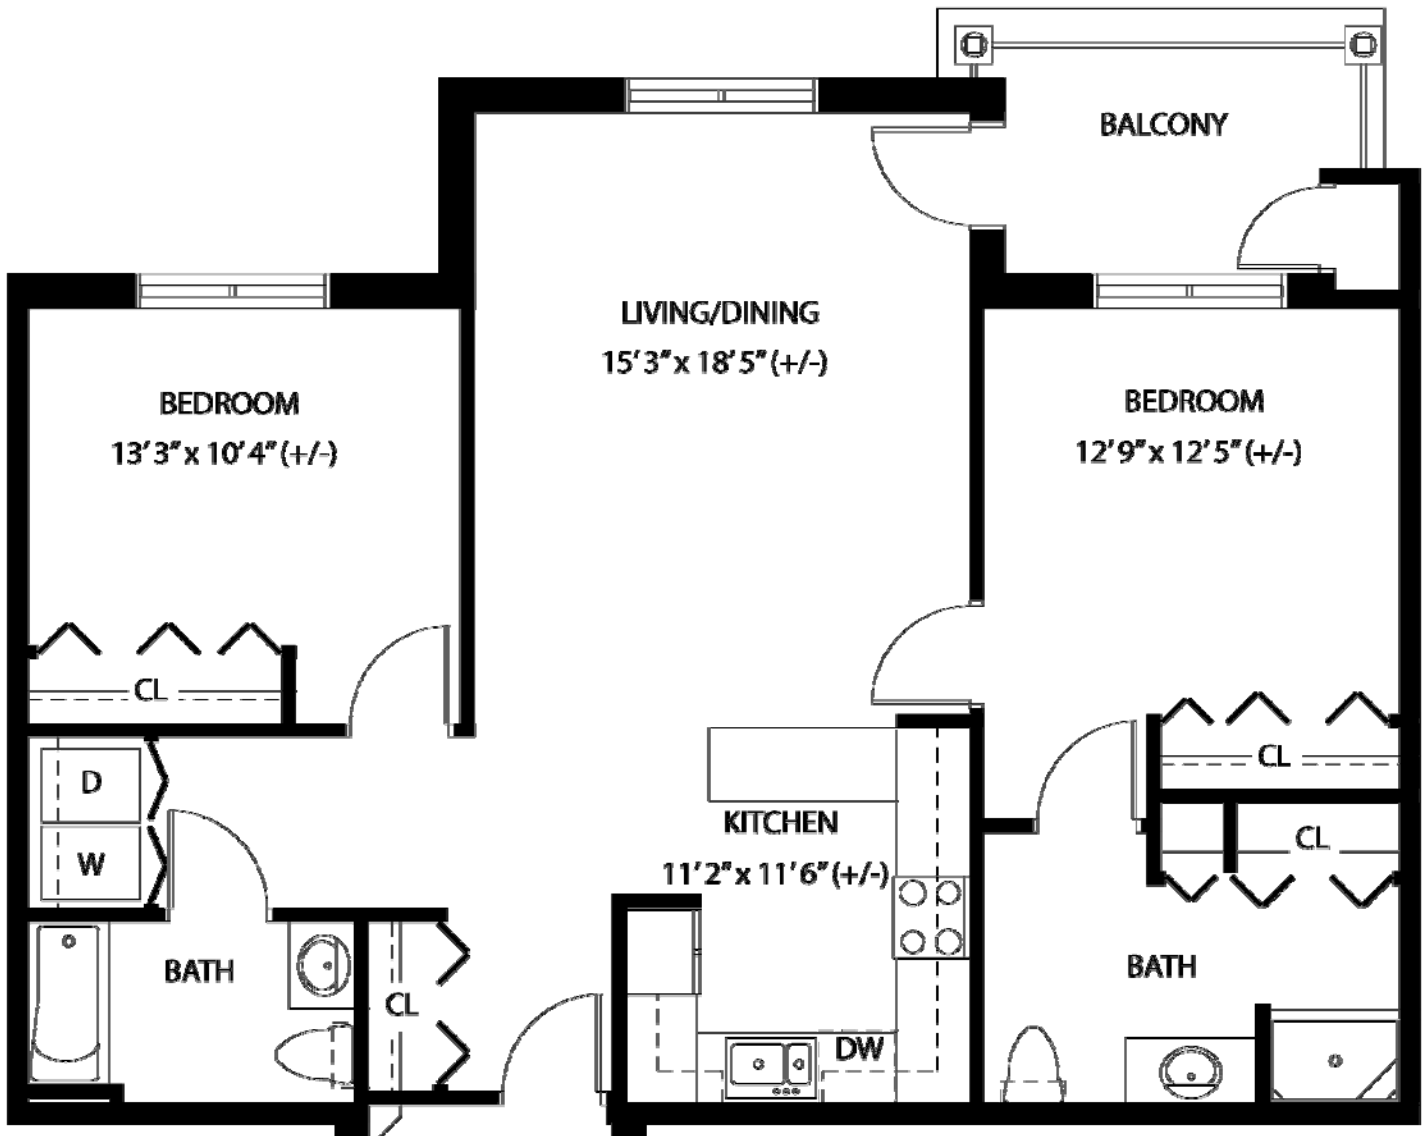

THE MAPLES

GOLDEN ROD

1,165 sq. ft.
2 bedroom / 2 bathroom

*Some units may vary in layout.
All dimensions are approximate.*

SILVER MAPLES
of Chelsea

(734) 475-4111

www.silvermaples.org