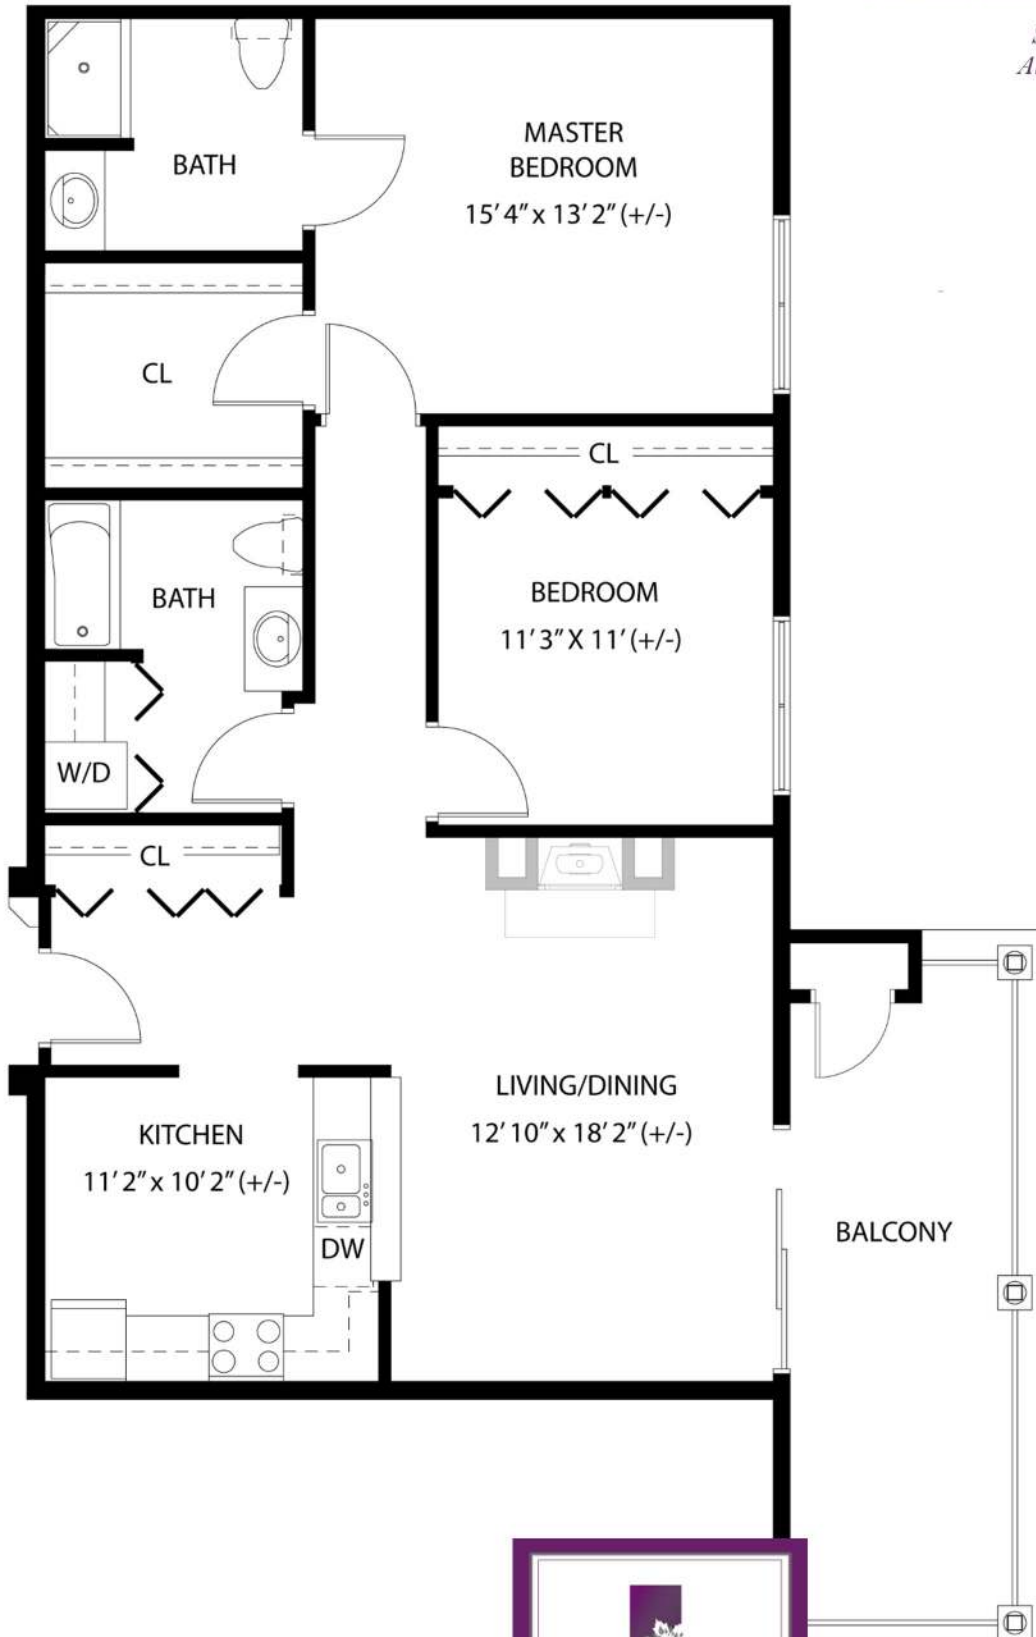

# HONEYSUCKLE

1,145 sq. ft.  
2 bedroom / 2 bathroom

*Some units may vary in layout.  
All dimensions are approximate.*

(734) 475-4111

[www.silvermaples.org](http://www.silvermaples.org)