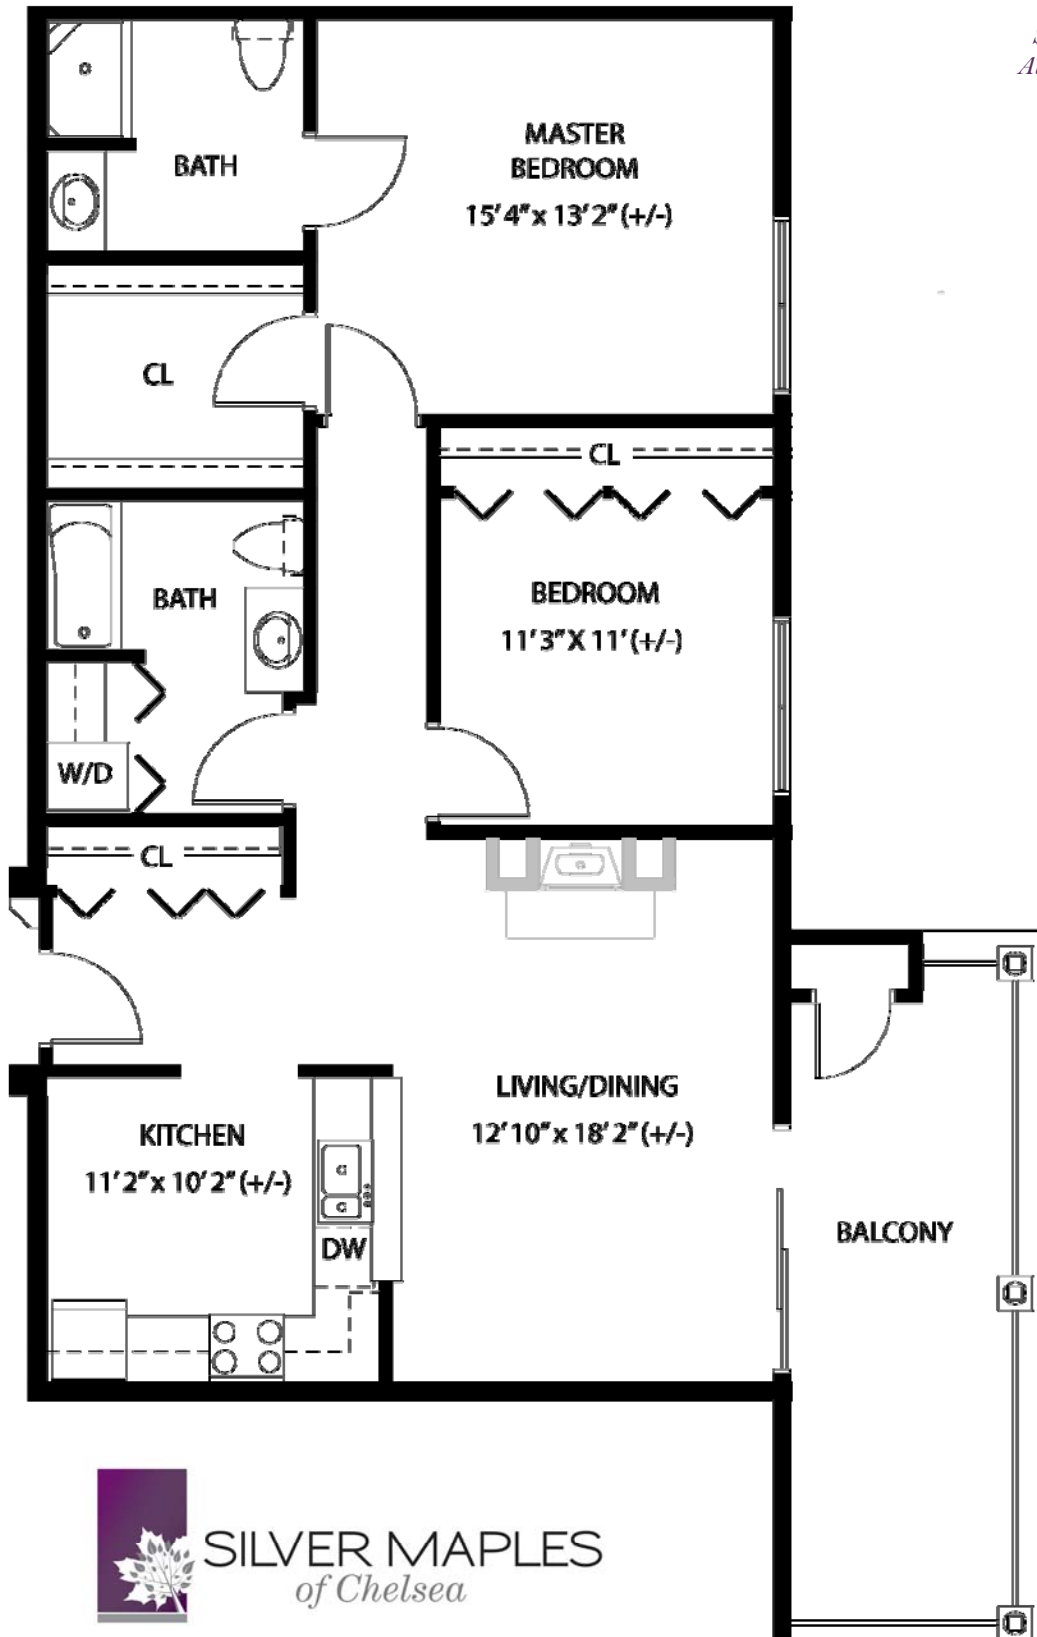

THE MAPLES

HONEYSUCKLE

1,145 sq. ft.
2 bedroom / 2 bathroom

*Some units may vary in layout.
All dimensions are approximate.*

SILVER MAPLES
of Chelsea