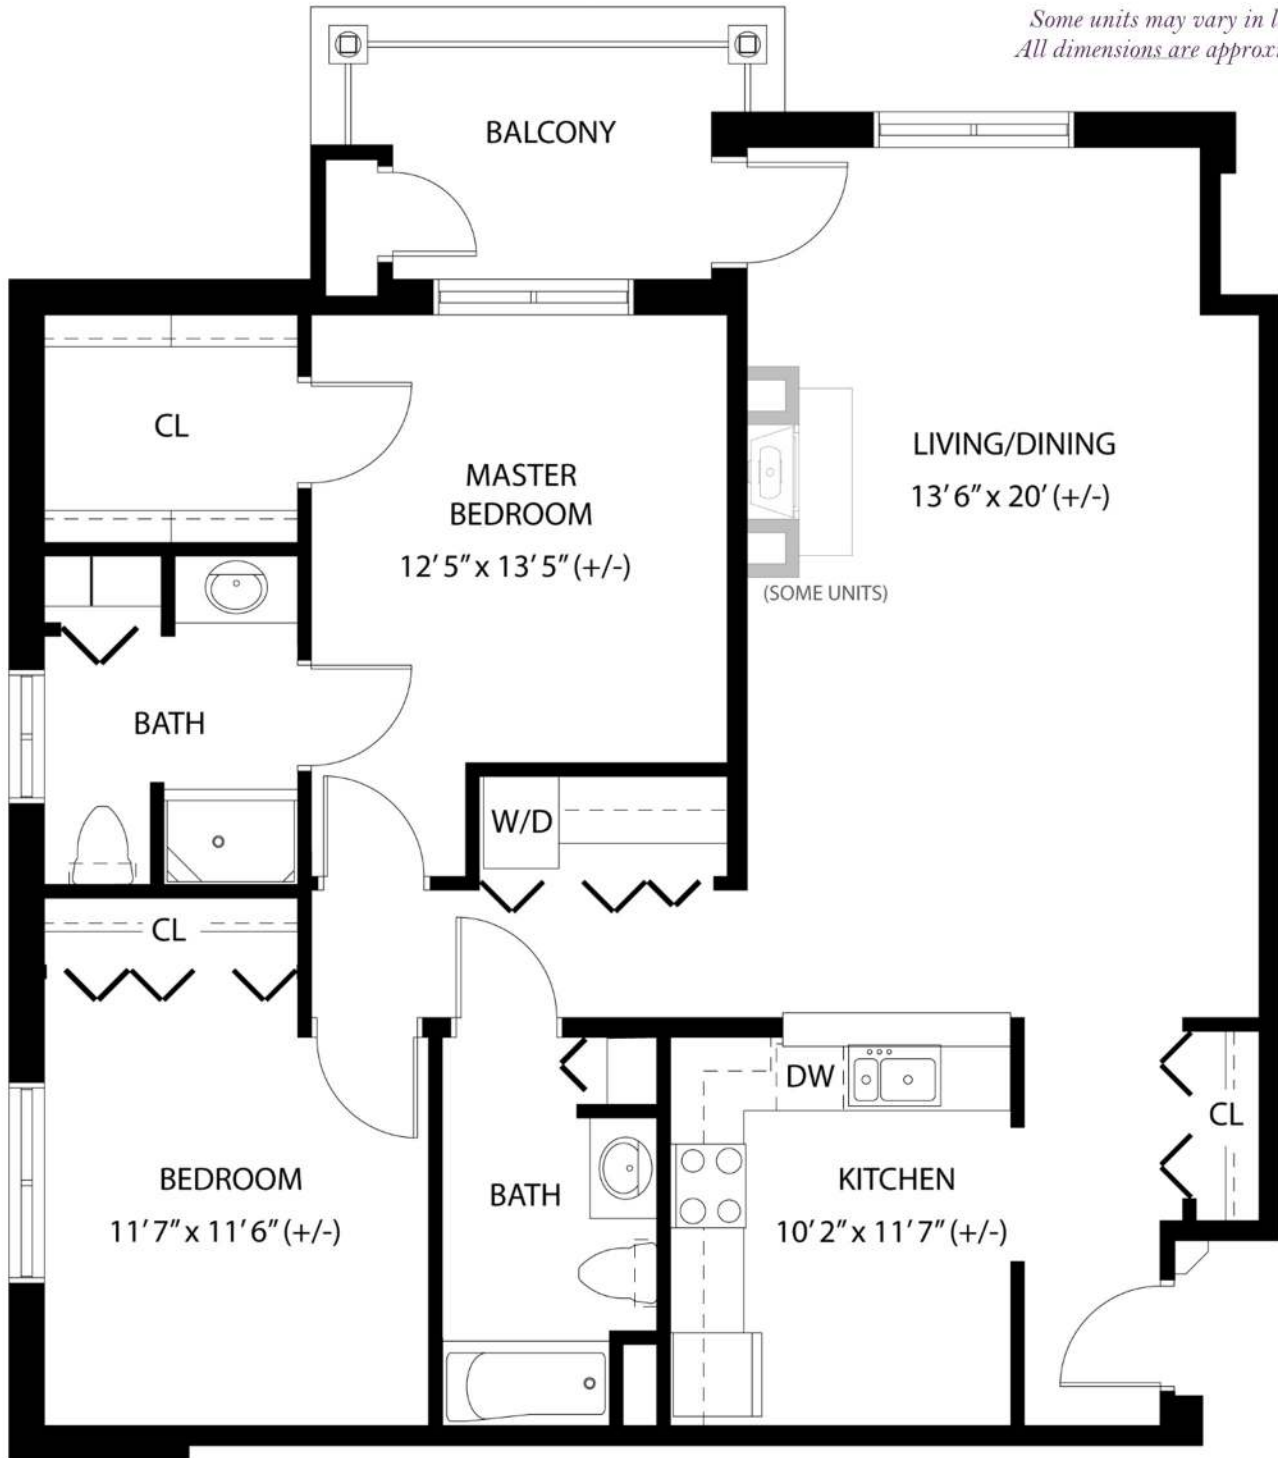

THE MAPLES

IVY

1,315 sq. ft.
2 bedroom / 2 bathroom

*Some units may vary in layout.
All dimensions are approximate.*

(734) 475-4111

www.silvermaples.org