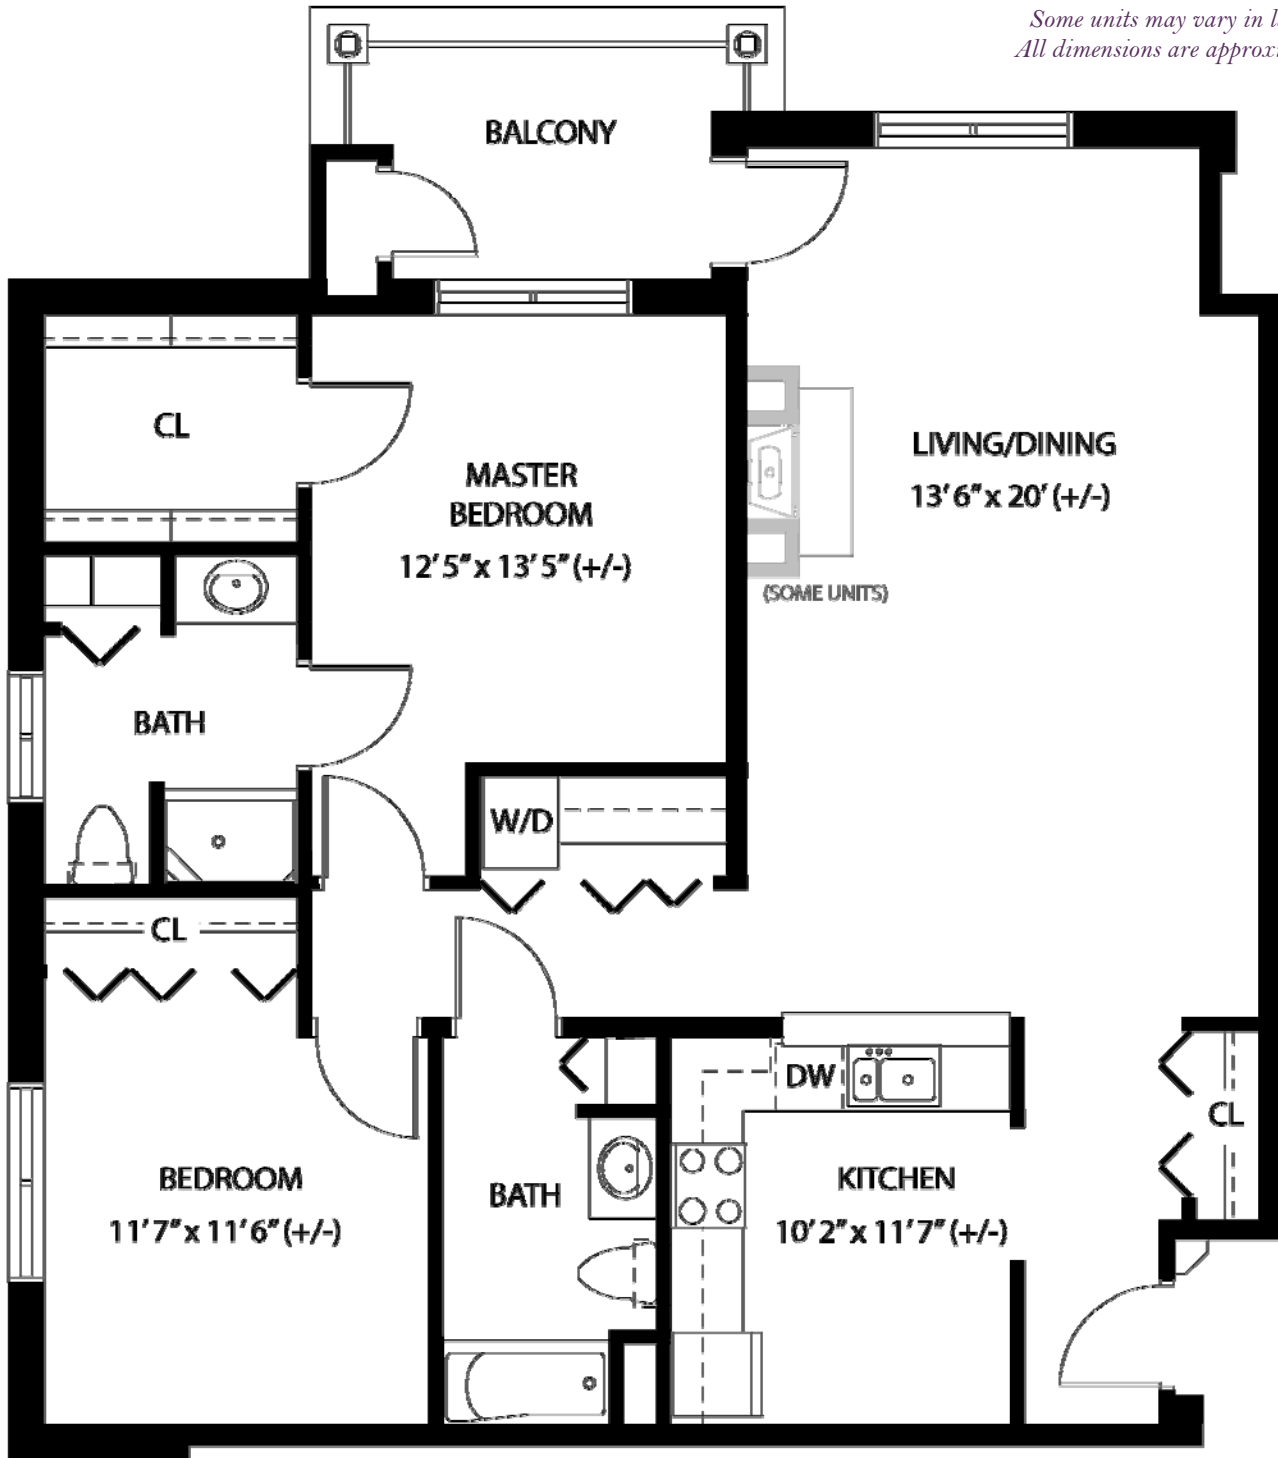

THE MAPLES

IVY

1,315 sq. ft.
2 bedroom / 2 bathroom

*Some units may vary in layout.
All dimensions are approximate.*

SILVER MAPLES
of Chelsea

(734) 475-4111

www.silvermaples.org