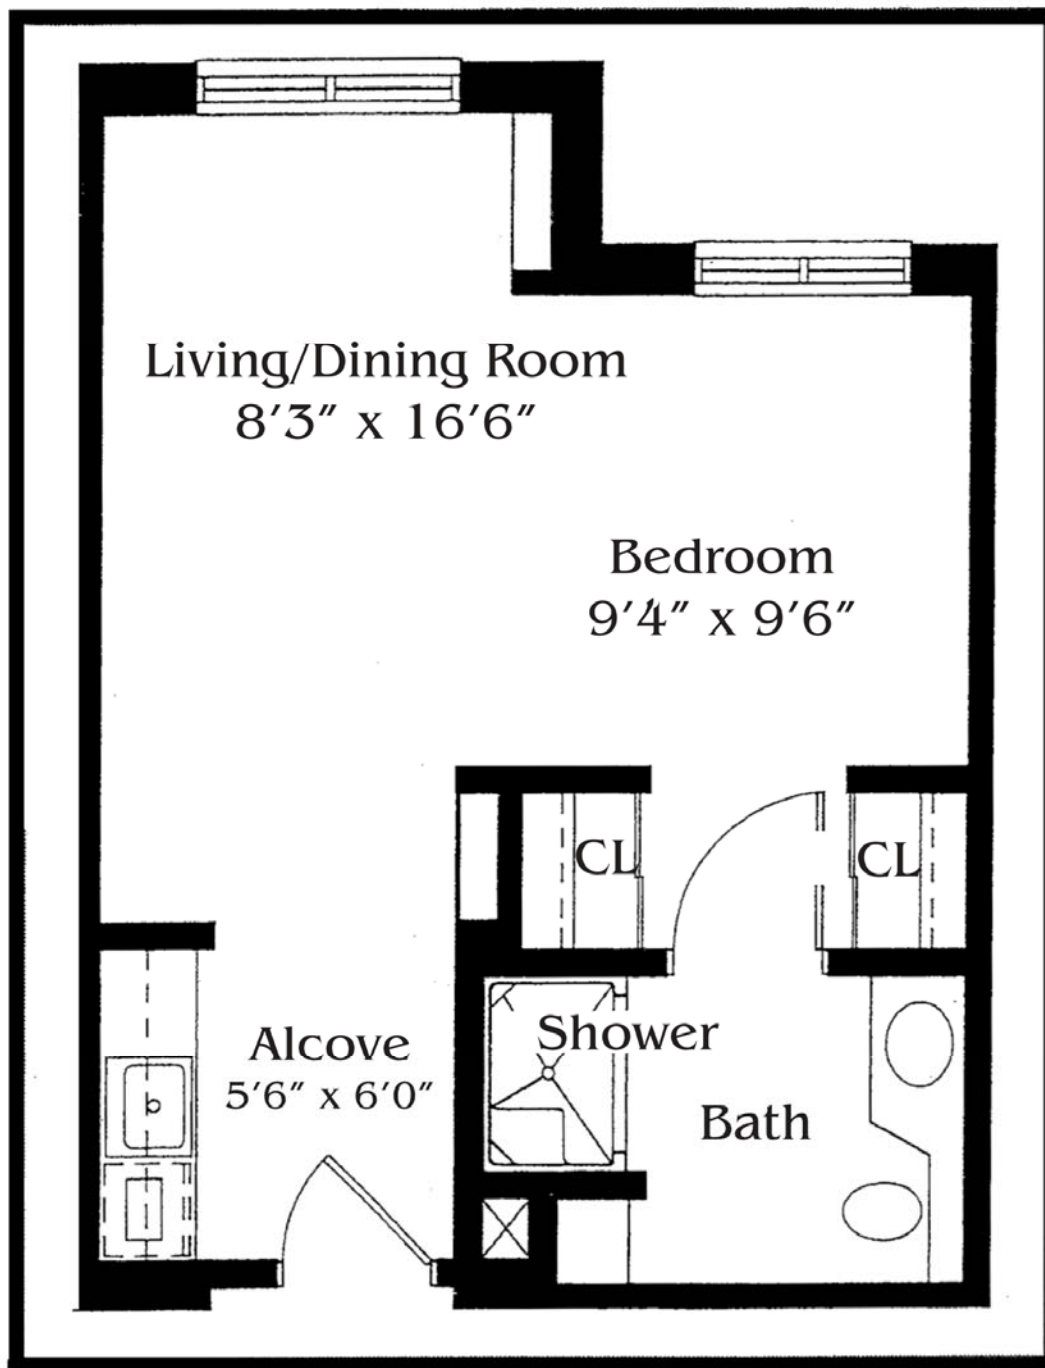

THE MEADOWS

Assisted Living Residence

AZALEA

Studio / 1 bathroom

400 sq. ft.

Some units may vary in layout. All dimensions are approximate.

SILVER MAPLES
of Chelsea

(734) 475-4111