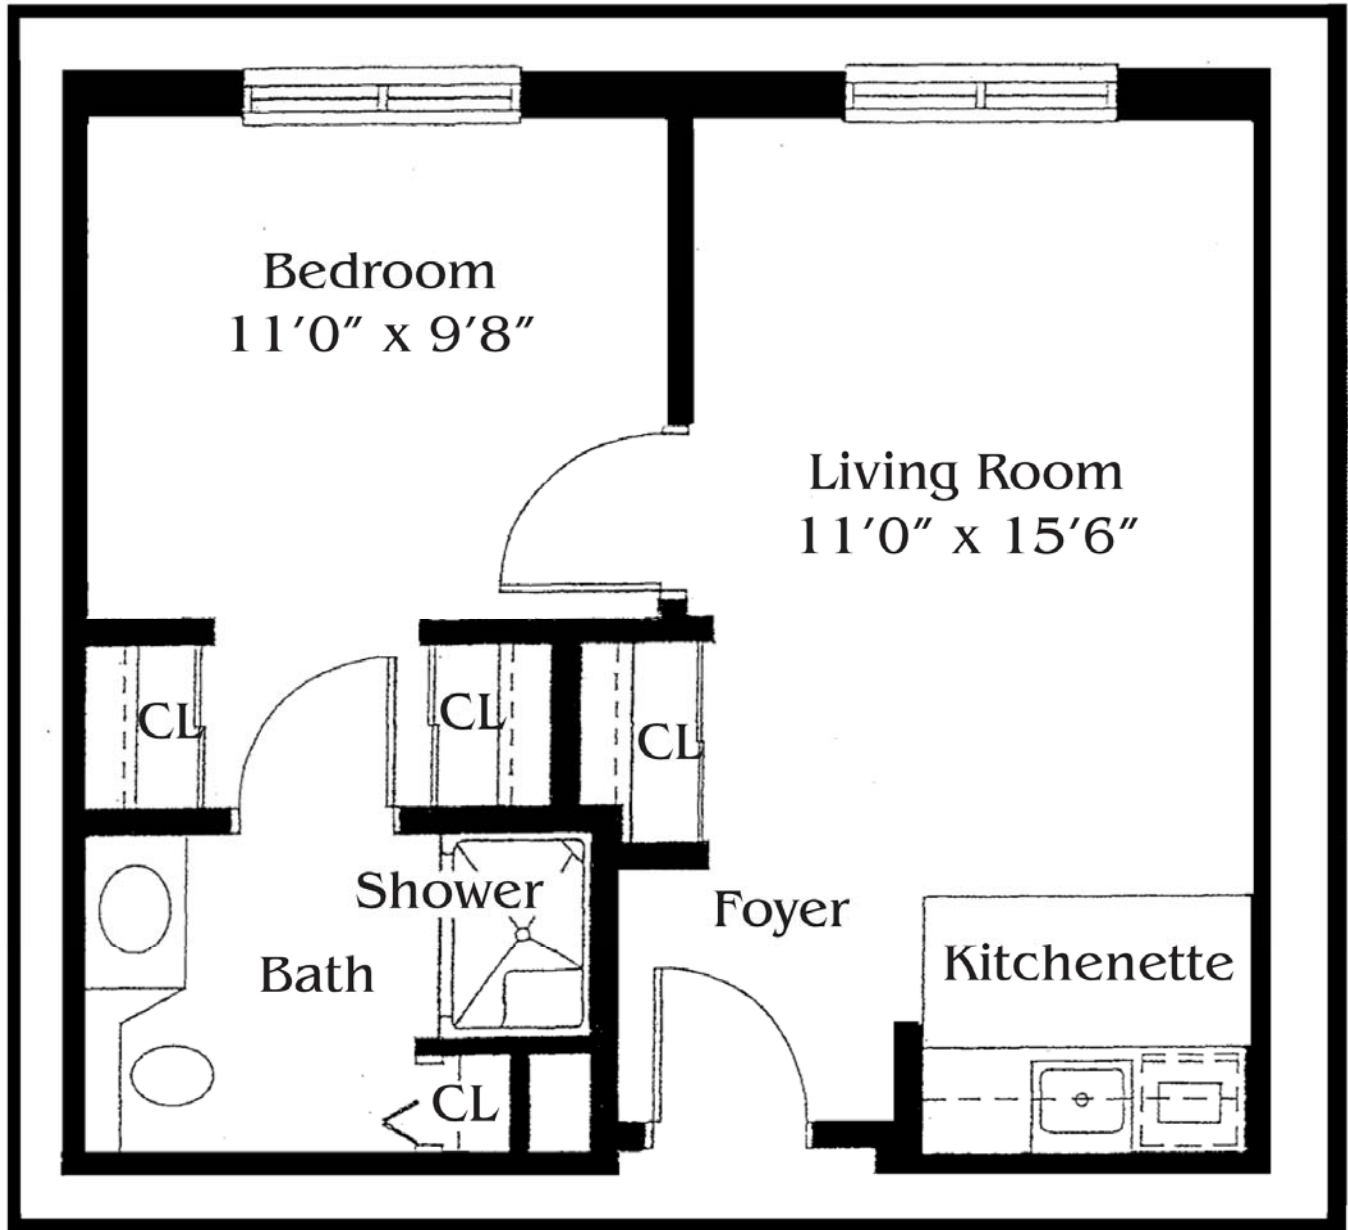

THE MEADOWS

Assisted Living Residence

OAK

1 bedroom / 1 bathroom
440 sq. ft.

Some units may vary in layout. All dimensions are approximate.

SILVER MAPLES
of Chelsea

(734) 475-4111

www.silvermaples.org