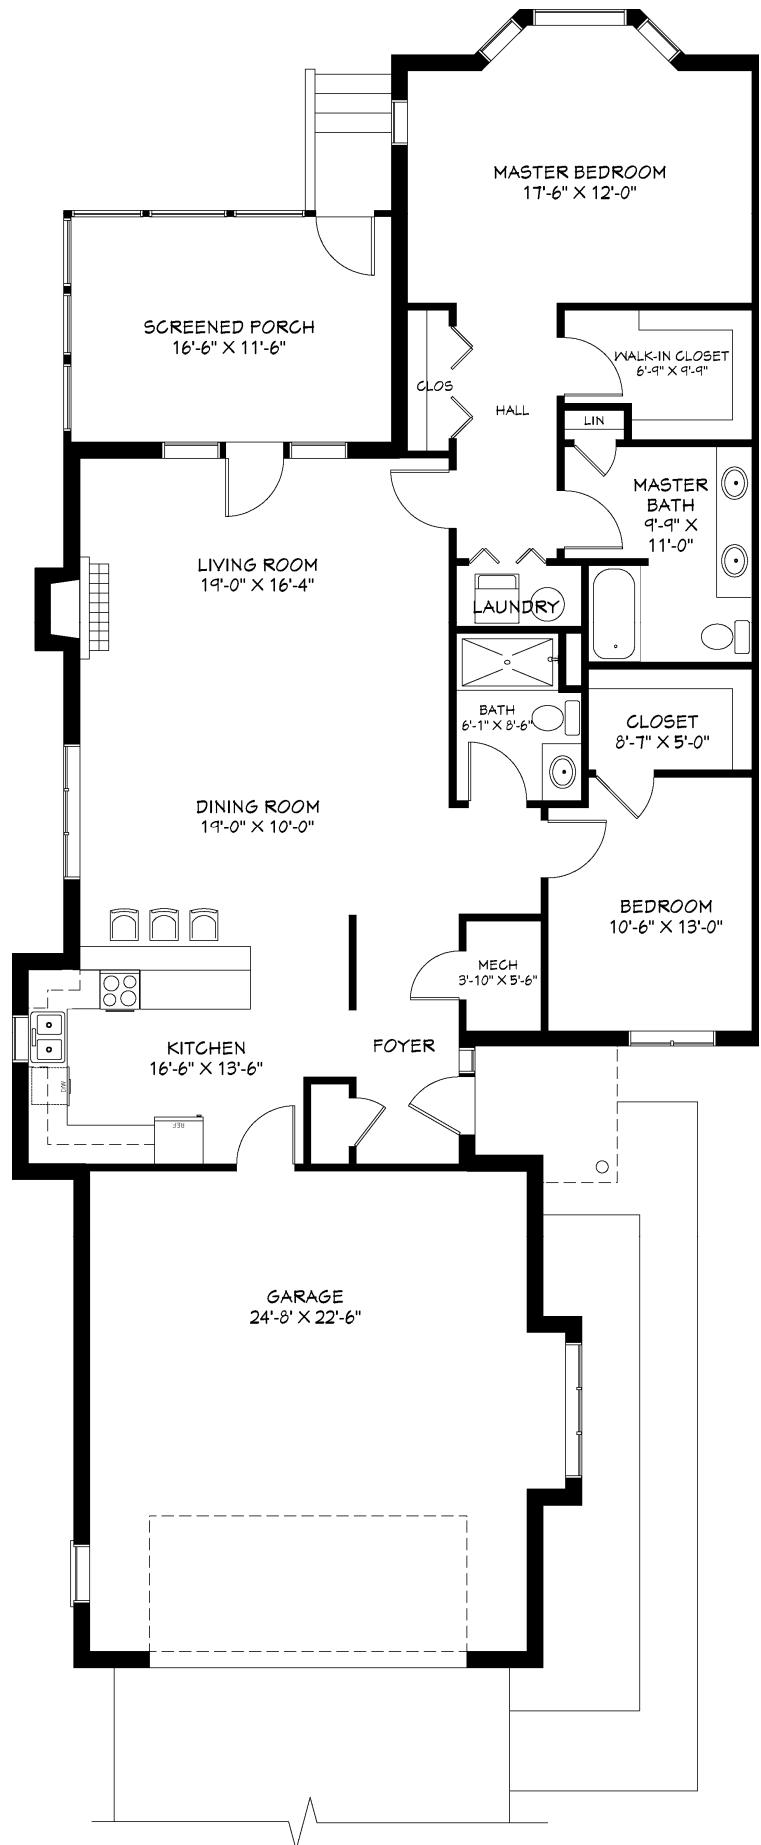

## MAPLEWOOD

Duplex Villa  
1,700+ sq. ft.  
2 bedroom  
2 bathroom  
2 car garage

*Some units may vary in layout.  
All dimensions are approximate.*

SILVER MAPLES  
*of Chelsea*

RETIREMENT NEIGHBORHOOD

(734) 475-4111