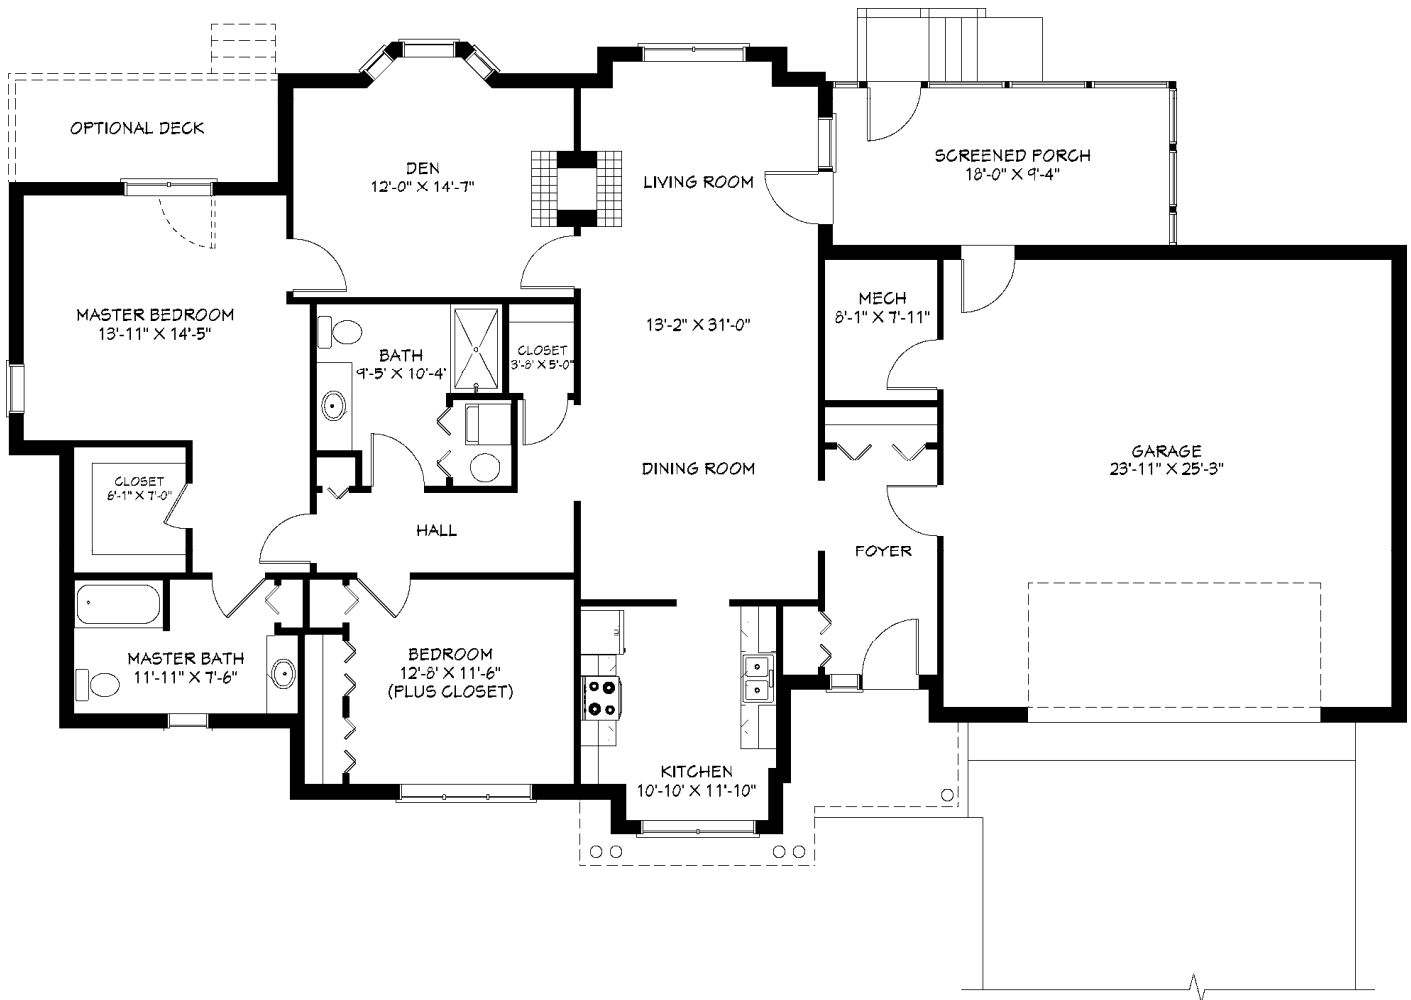

THE VILLAS

ROSEWOOD

Stand Alone Villa

1,860+ sq. ft.

2 bedroom / 2 bathroom / Den

2 car garage

Some units may vary in layout. All dimensions are approximate.

SILVER MAPLES
of Chelsea