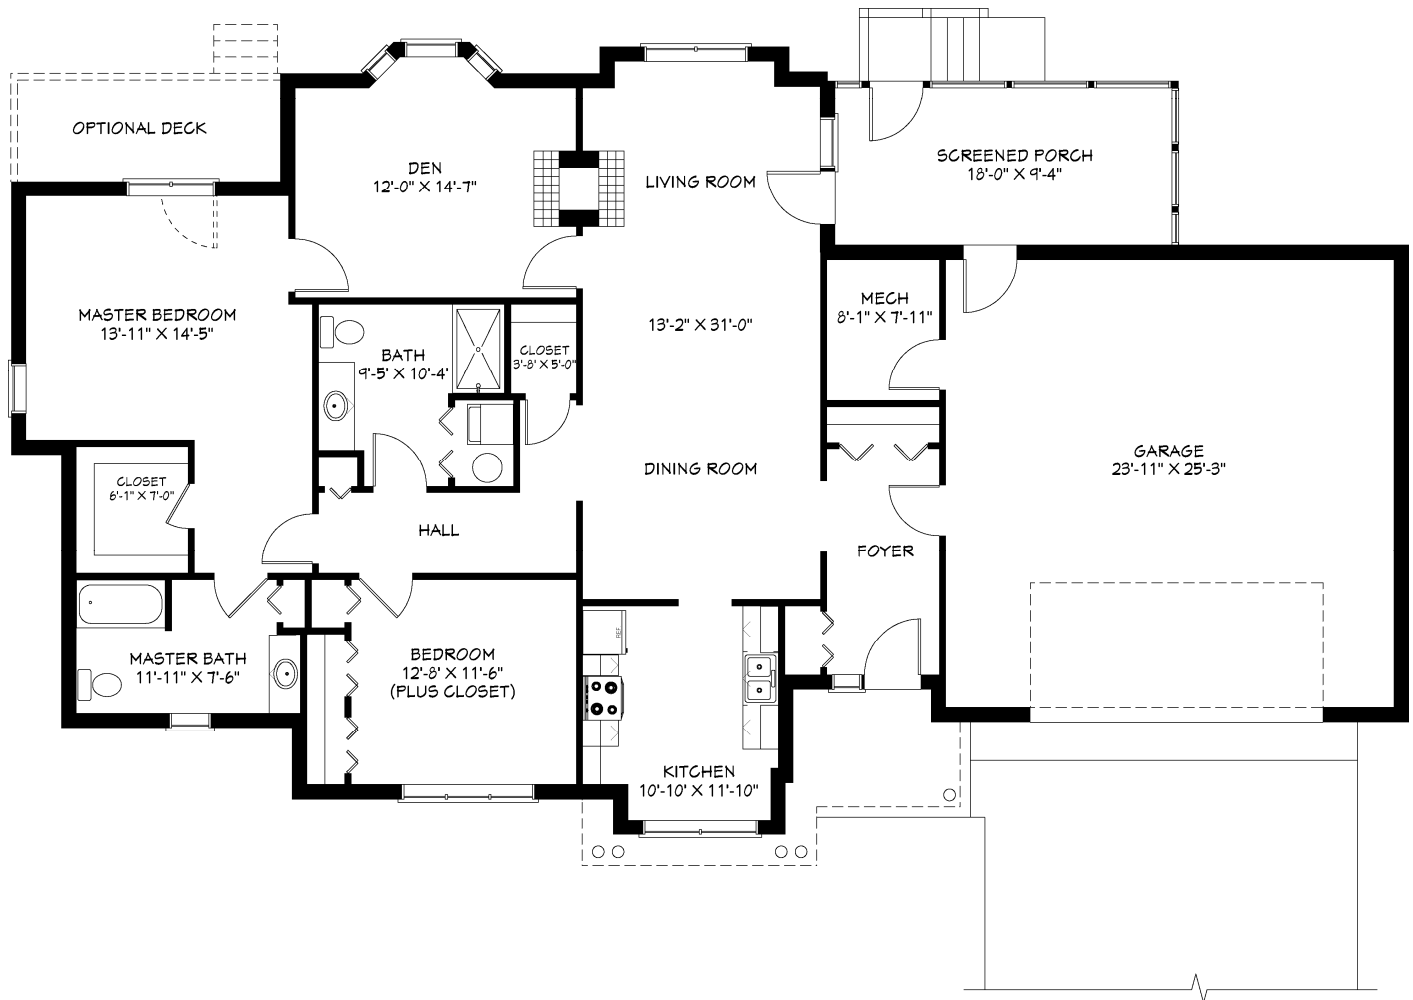

THE VILLAS

ROSEWOOD

Stand Alone Villa

1,860+ sq. ft.

2 bedroom / 2 bathroom / Den

2 car garage

Some units may vary in layout. All dimensions are approximate.

SILVER MAPLES
of Chelsea