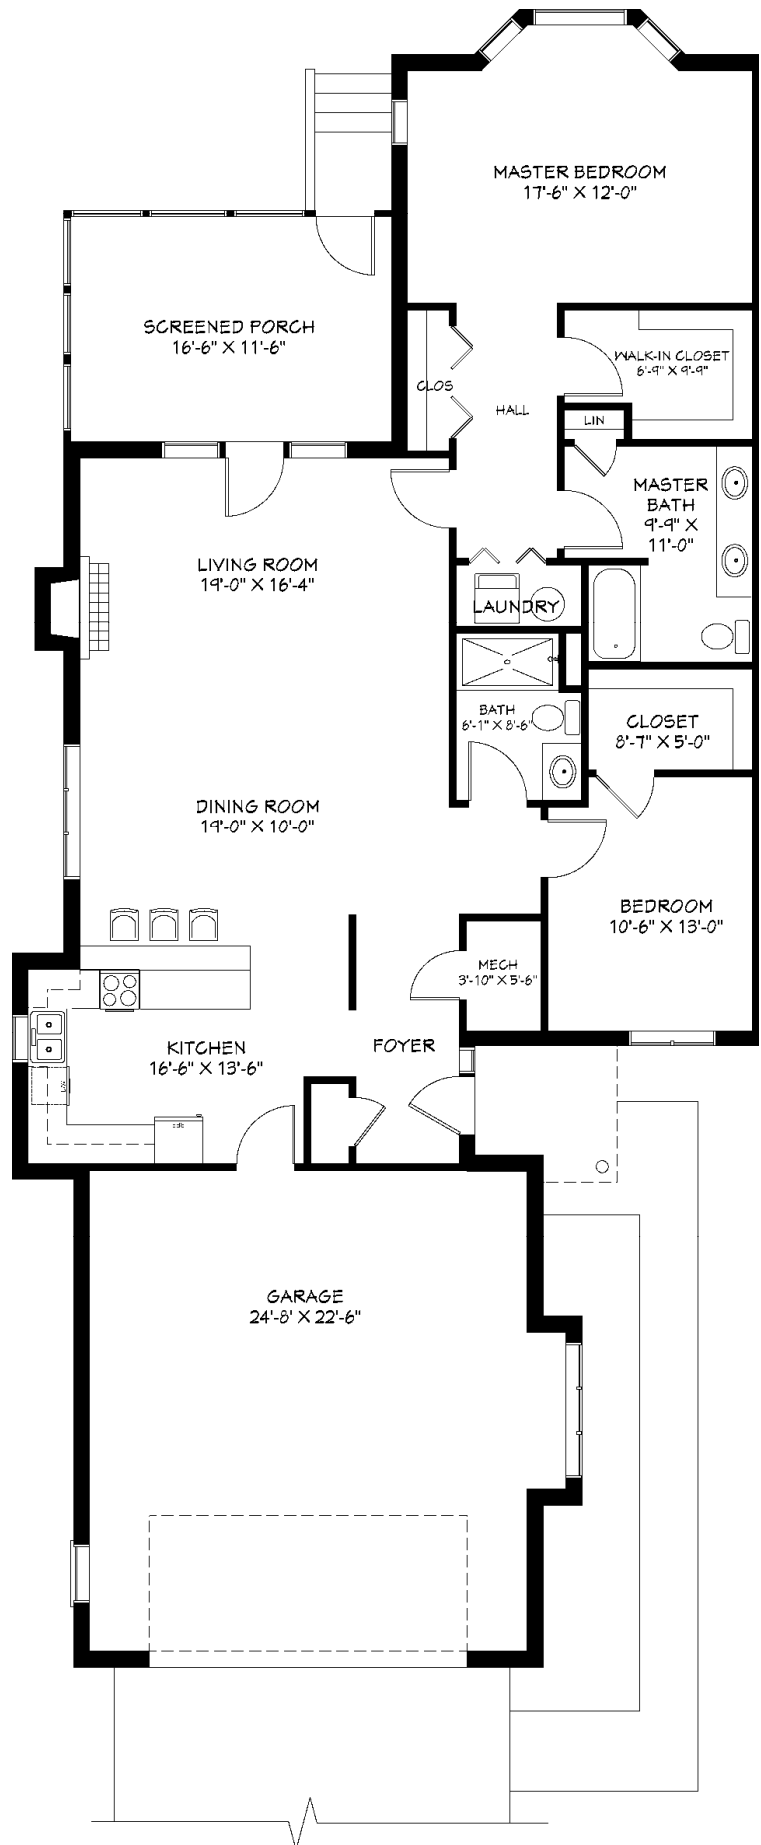

## MAPLEWOOD

Duplex Villa  
1,700+ sq. ft.  
2 bedroom  
2 bathroom  
2 car garage

*Some units may vary in layout.  
All dimensions are approximate.*

SILVER MAPLES  
*of Chelsea*  
RETIREMENT NEIGHBORHOOD