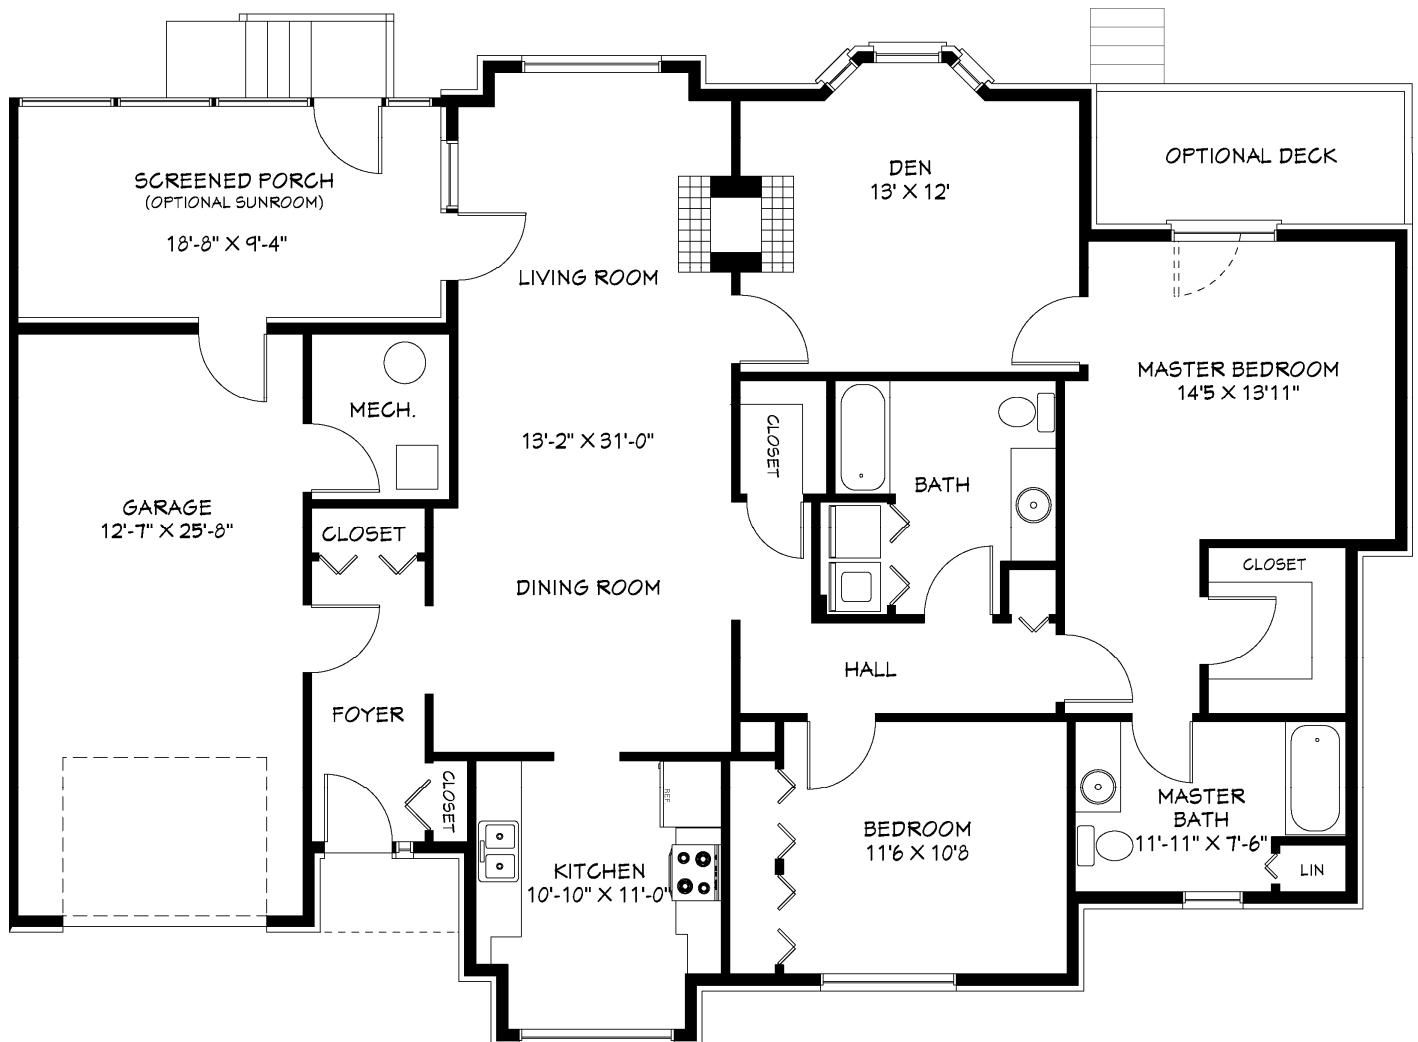

THE VILLAS

WILDWOOD

Stand Alone Villa

1,820+ sq. ft.

2 bedroom / 2 bathroom / Den

1 1/2 car garage

Some units may vary in layout. All dimensions are approximate.

SILVER MAPLES
of Chelsea